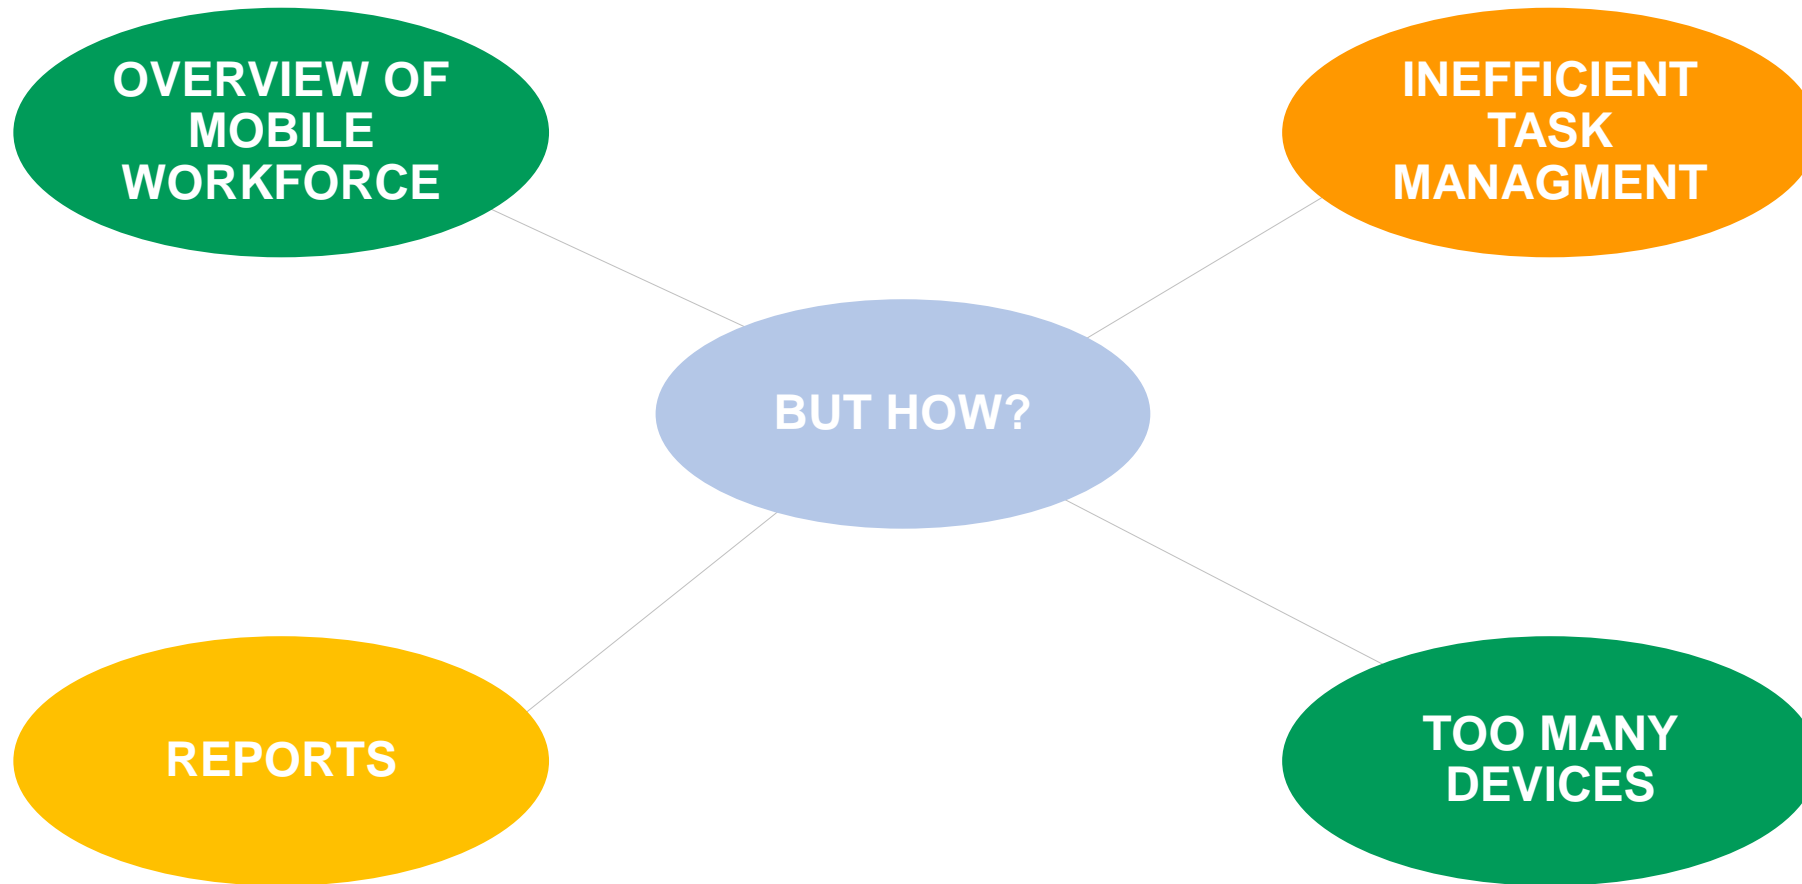

OUR CHALLENGES?